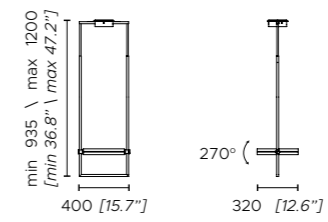

Small suspension
(so small)